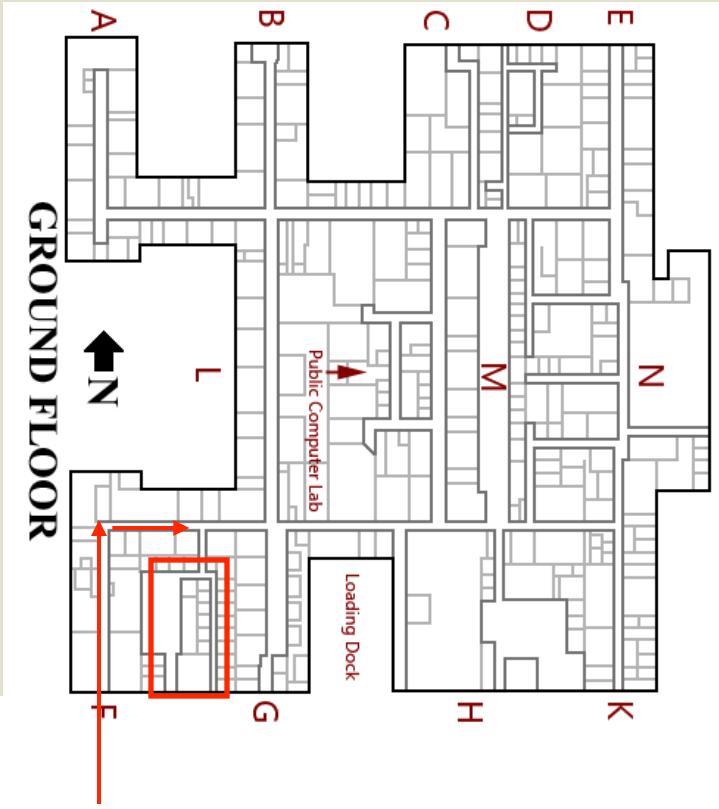

Best parking spot for visitors. Daily parking pass is needed.
 (http://www.northwestern.edu/up/parking/permit_visitors.html)

Technological Institute
2145 SHERIDAN ROAD
Evanston, IL 60208

NU
Parking
Map

From 94 North Bound
 Exist at Dempster St and head east.
 Turn left at Chicago Ave., which becomes Sheridan Road.
 (Alternatively, you can take Lakeshore Drive - consult map service)
 (You can also take NU shuttle bus or Chicago Purple Line "L" train)

From 94 South Bound
 Exist at Willow road, head east
 Turn right at Greenbay Road, travel south
 Turn left at Lincoln St, heading east
 Lincoln St leads to NU parking lot

Chicago

NORTH

NUFAB
NORTHWESTERN UNIVERSITY
MICRO/NANO FABRICATION FACILITY