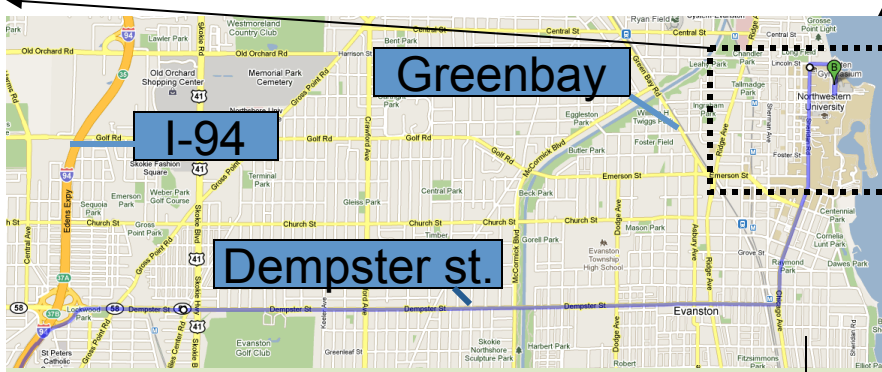

Best parking spot for visitors. Daily parking pass is needed.
 (http://www.northwestern.edu/up/parking/permit_visitors.html)

Technological Institute
2145 SHERIDAN ROAD
Evanston, IL 60208

NU
Parking
Map

From 94 North Bound
 Exist at Dempster St and head east.
 Turn left at Chicago Ave., which becomes Sheridan Road.
 (Alternatively, you can take Lakeshore Drive - consult map service)
 (You can also take NU shuttle bus or Chicago Purple Line "L" train)

From 94 South Bound
 Exist at Willow road, head east
 Turn right at Greenbay Road, travel south
 Turn left at Lincoln St, heading east
 Lincoln St leads to NU parking lot

Chicago

NORTH

NUFAB
NORTHWESTERN UNIVERSITY
MICRO/NANO FABRICATION FACILITY